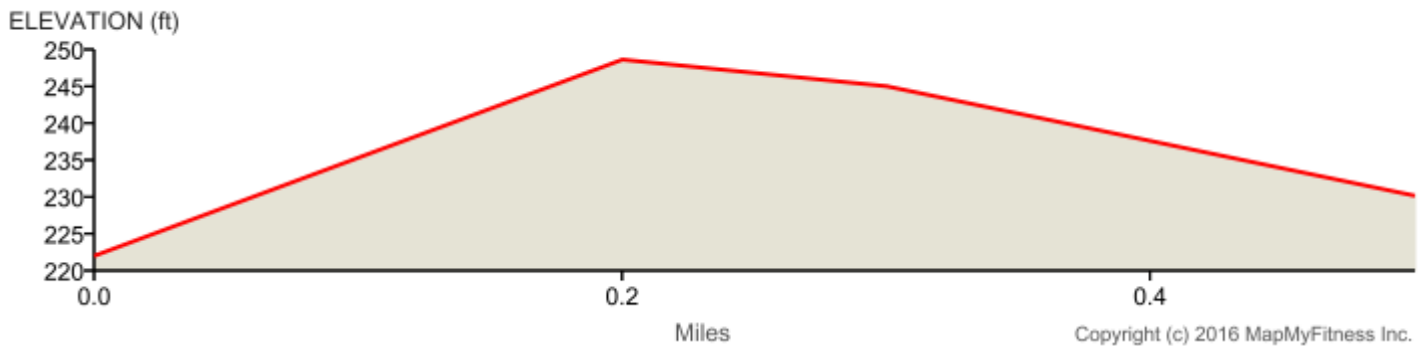

Annie Oakley 1/2 mile swim
Distance: 0.5 mi
Elevation: 24.02 ft (Max: 248.98 ft)

mapmyrun

 This segment has no directions. 0 mi (+0.5 mi)

 Destination 0.5 mi (+0 mi)

MapMyRun • <http://mapmyrun.com/routes/view/1015416875>