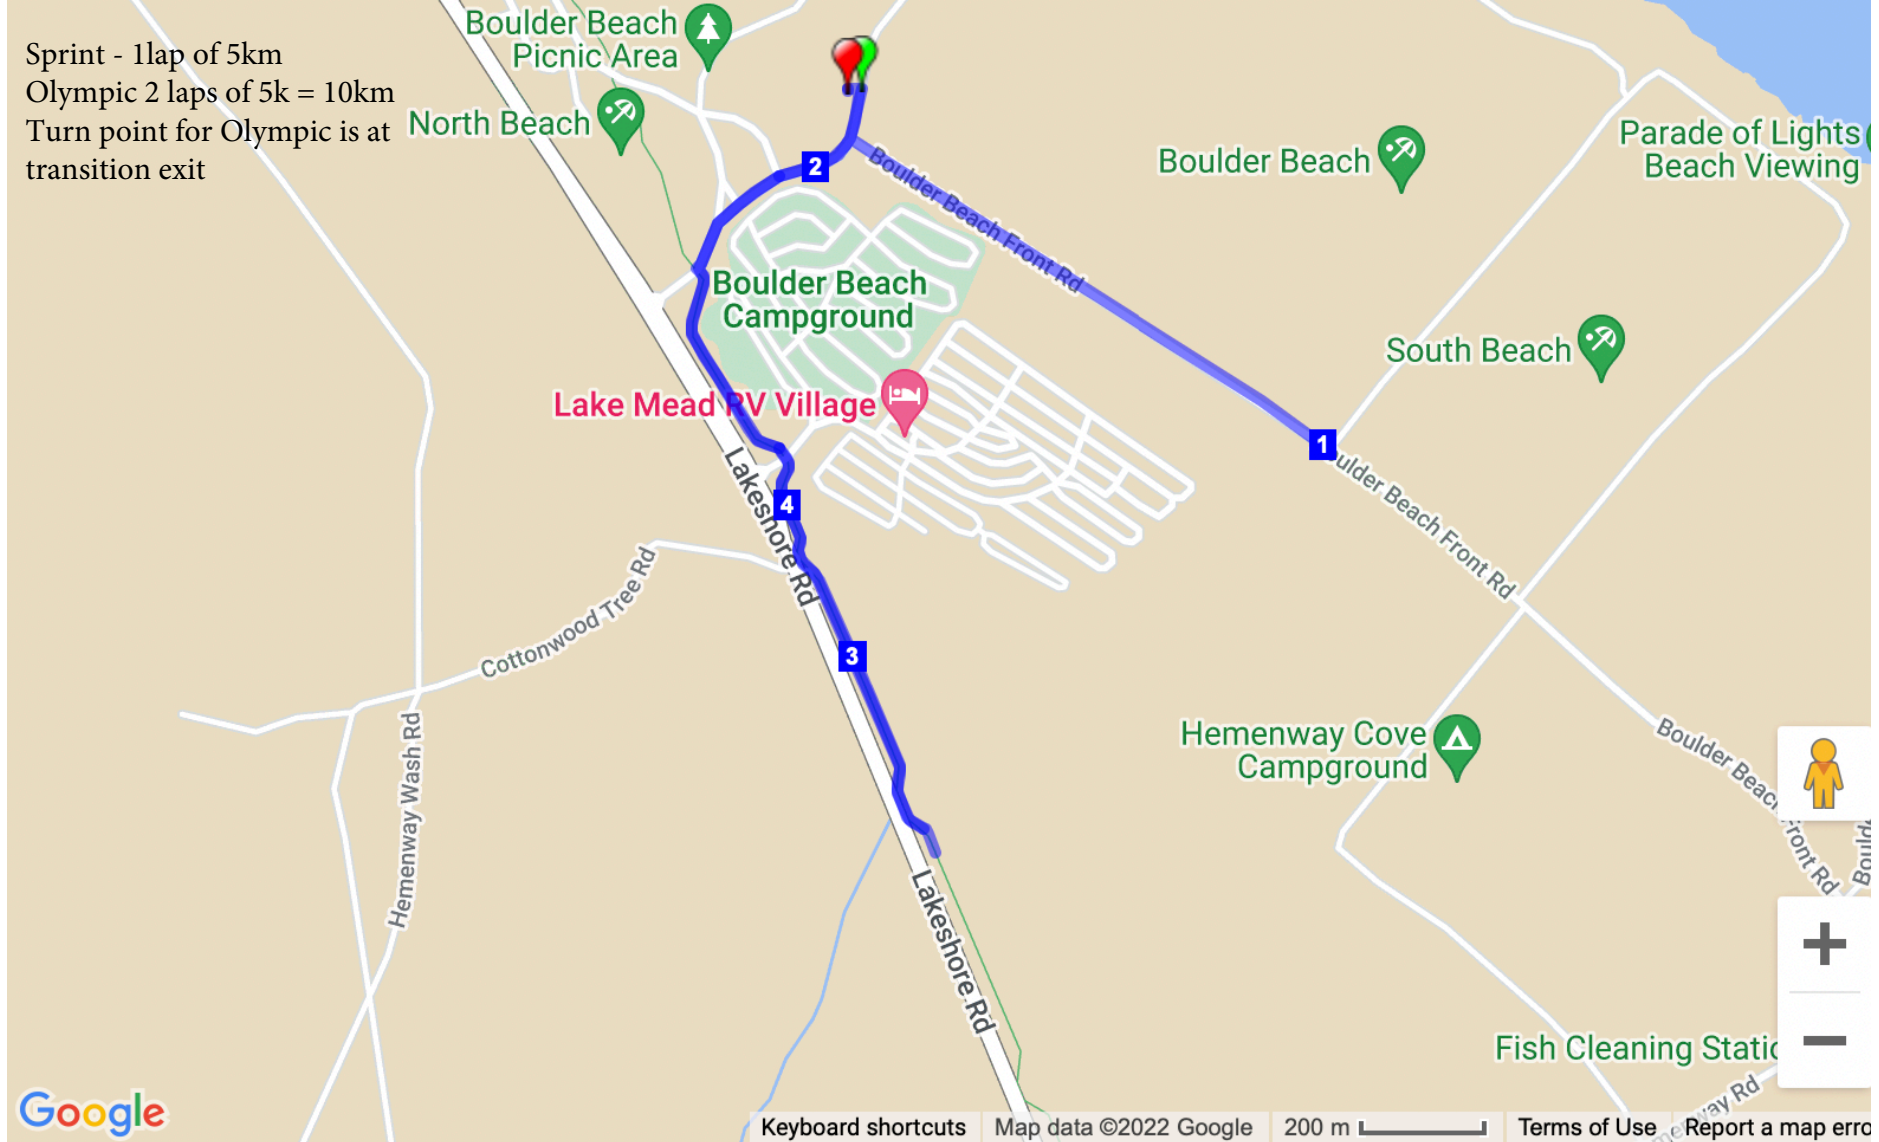

Sprint - 1lap of 5km  
Olympic 2 laps of 5k = 10km  
Turn point for Olympic is at  
transition exit

Elevation Profile