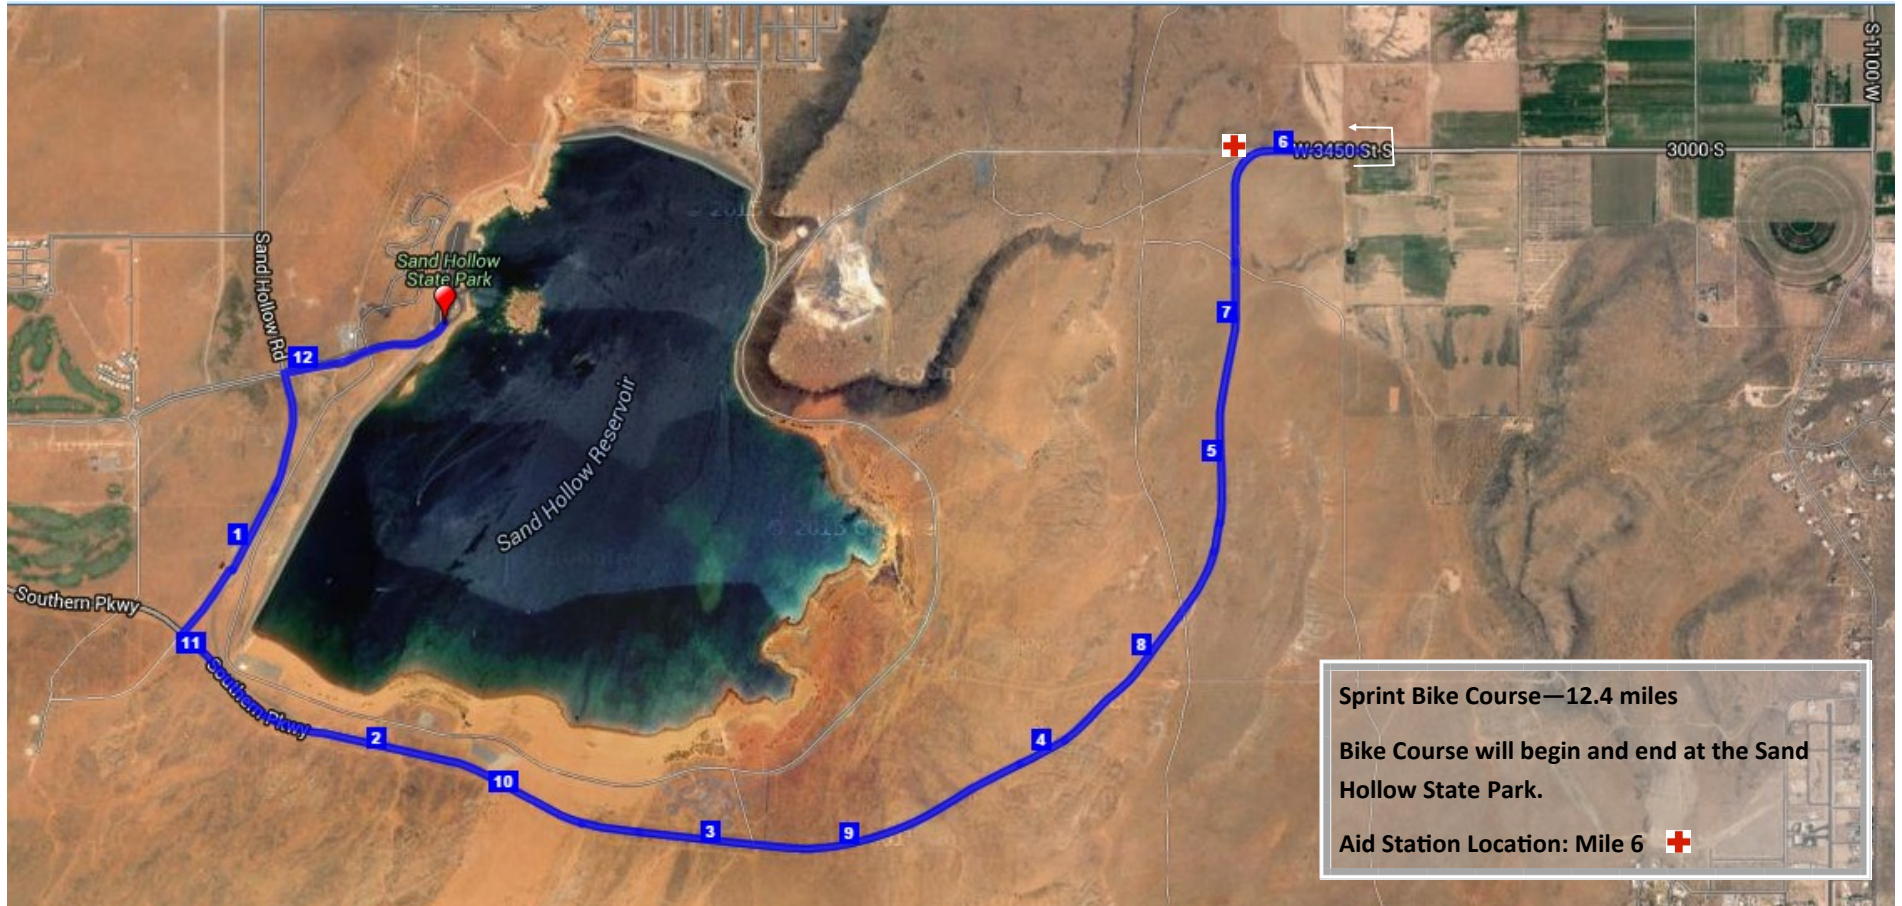

Sprint Triathlon & Duathlon Bike Course (12.4mi / 20k)

Elevation: +831.2 ft / -832.3 ft / net: -1.1 ft