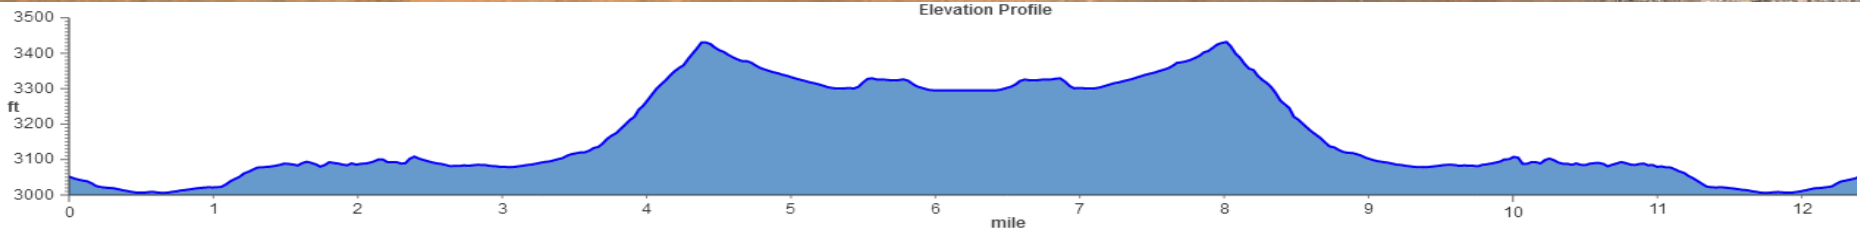

Sprint Triathlon & Duathlon Bike Course (12.4mi / 20k)

Elevation: +831.2 ft / -832.3 ft / net: -1.1 ft