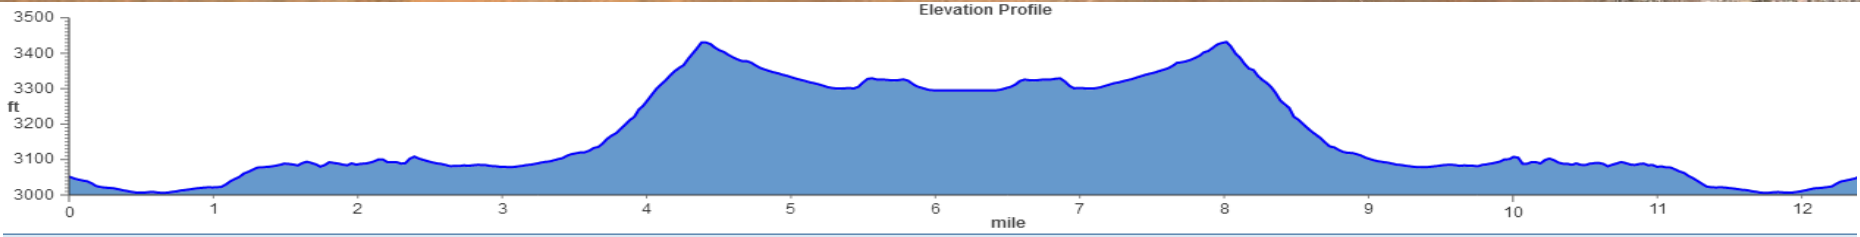

## Sprint Triathlon & Duathlon Bike Course (12.4mi / 20k)

Elevation: +831.2 ft / -832.3 ft / net: -1.1 ft