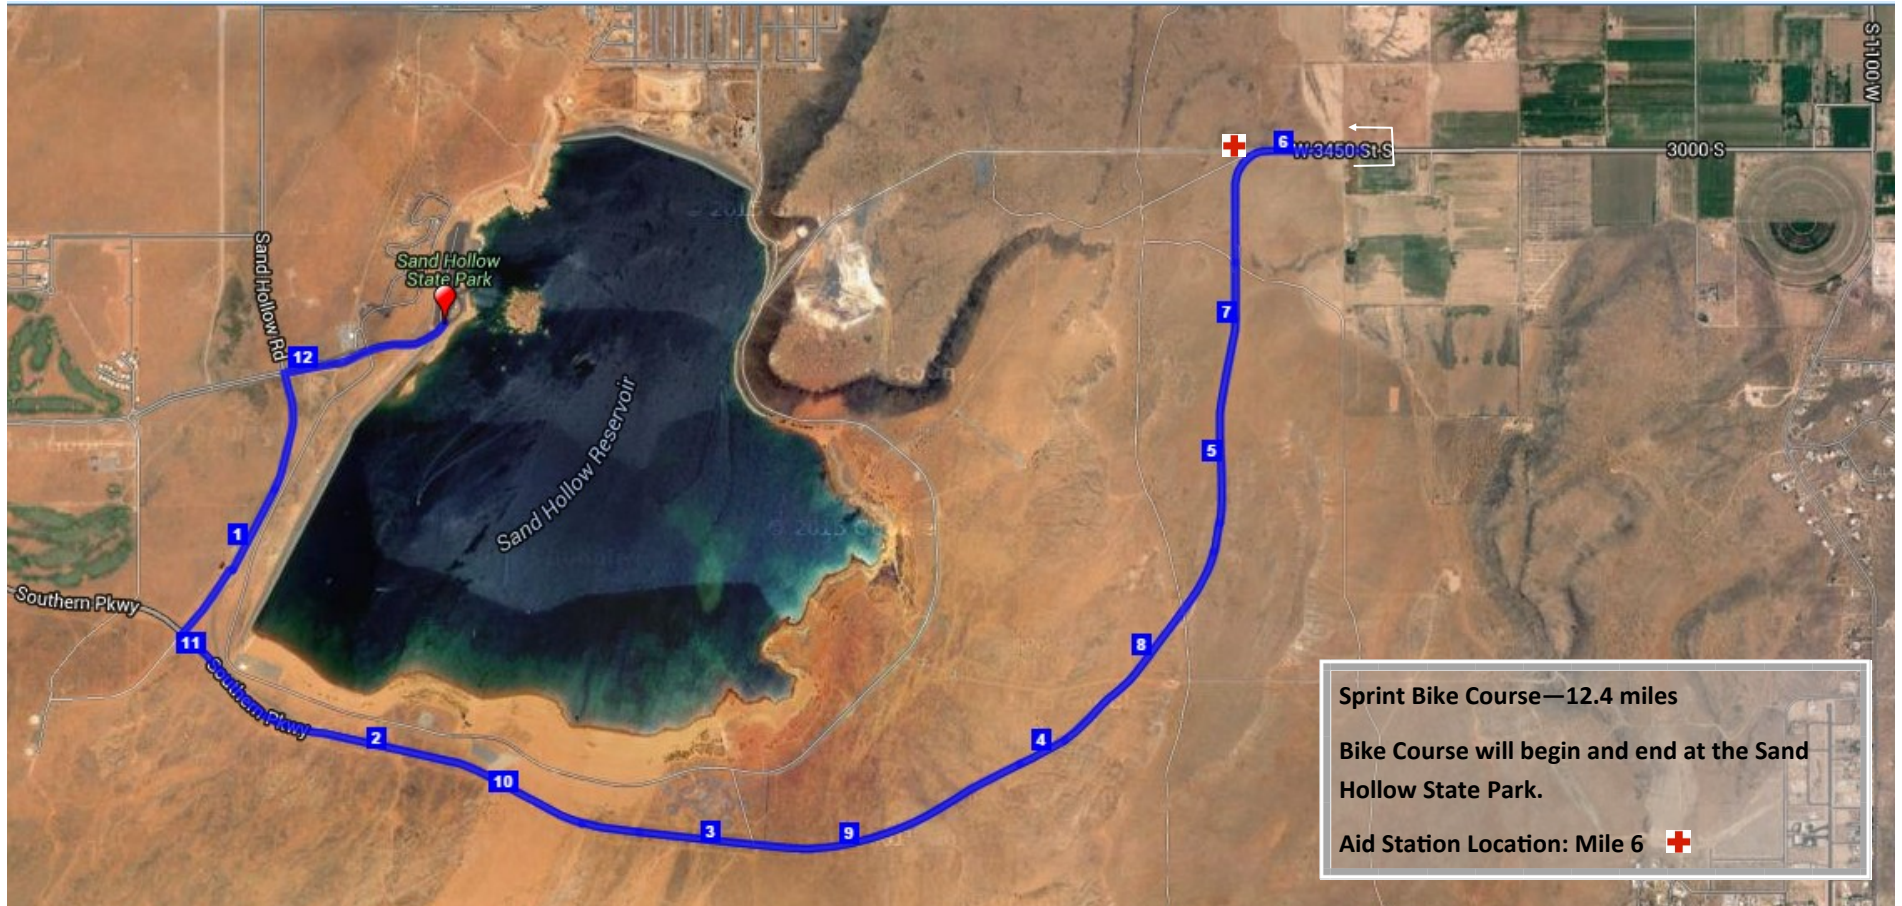

# KOKOPELLI TRIATHLON

## Sprint Triathlon & Duathlon Bike Course (12.4mi / 20k)

Elevation: +831.2 ft / -832.3 ft / net: -1.1 ft